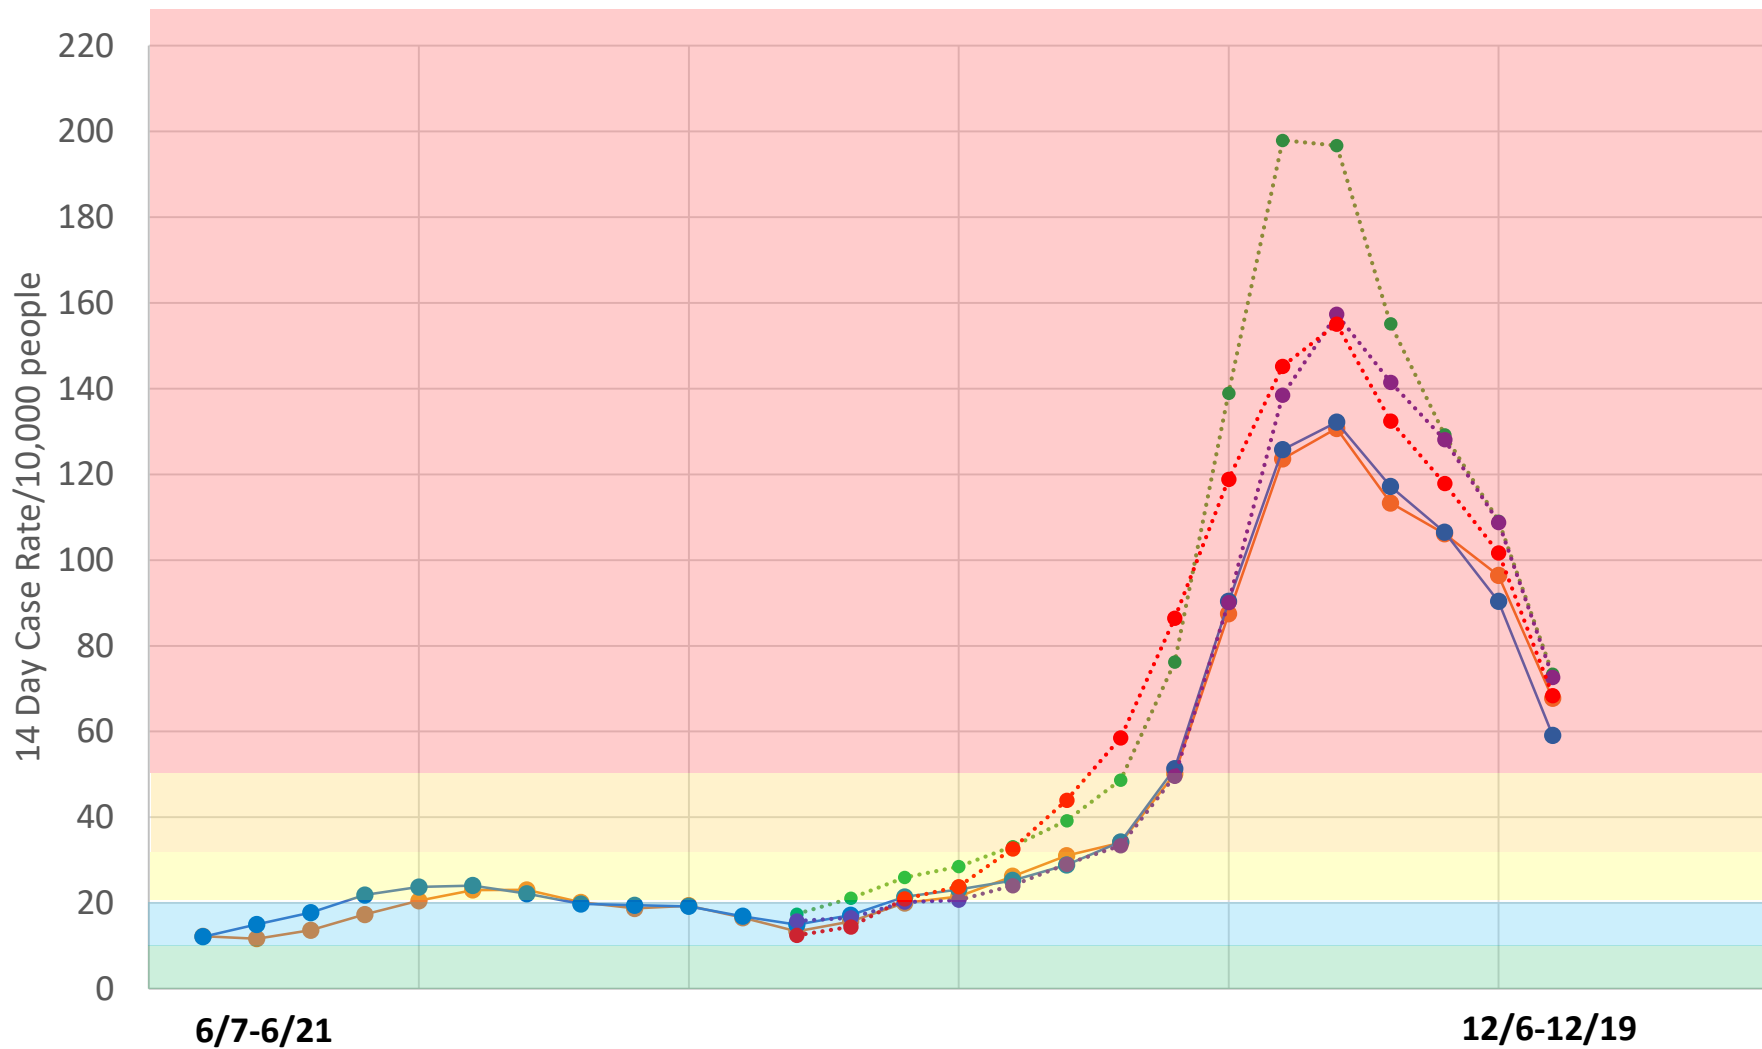

COVID Case Rates as one Factor for School Delivery Mode (Data available 12/31)

14 Day COVID-19 Case Rates for TCGIS Counties
June 7-December 19, 2020

**MDE, MDH
Guidance**

TCGIS Plan

MDE, MDH Guidance	TCGIS Plan
Distance Learning	Distance Learning
ES - Hybrid; MS -DL	ES – DL w/connection; MS -DL
Hybrid	ES - Hybrid; MS –DL w/connection
ES in person; MS Hybrid	ES and MS – Hybrid
K-12 in person	ES in person; MS Hybrid OR K-8 in person

6/7-6/21

12/6-12/19

—○— Ramsey —●— Hennepin —●— Anoka —●— Dakota —●— Washington

TCGIS Students/County
 Ramsey-402 Hennepin-145 Anoka-21
 Dakota-22 Washington-12