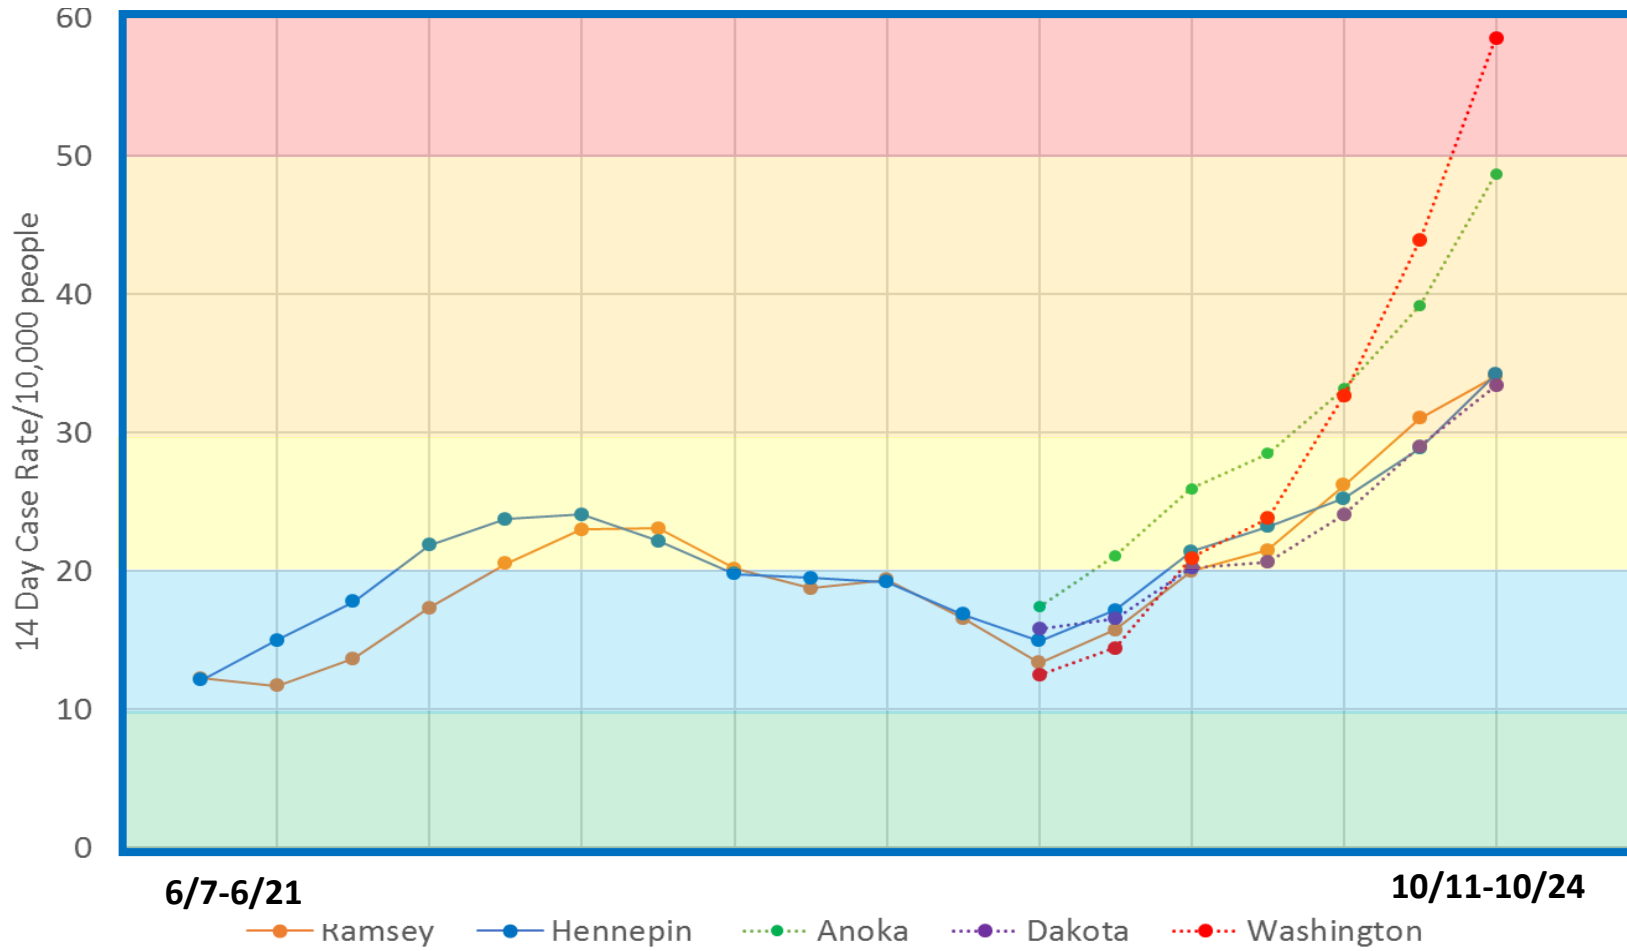

COVID Case Rates as one Factor for School Delivery Mode

14 Day COVID-19 Case Rates for TCGIS Counties
June 7-November 5, 2020

MDE, MDH Guidance	TCGIS Plan
Distance Learning	Distance Learning
Elementary - Hybrid; Secondary -Distance Learning	ES -Distance Learning w/Connection MS- Distance Learning
(K-12) Hybrid	ES - Hybrid; MS -Distance Learning w/Connection
Elementary in person; Secondary Hybrid	ES and MS – Connection Weeks (Hybrid)
K-12 in person	ES in person; MS Hybrid OR K-8 in person

TCGIS Students/County
 Ramsey-402 Hennepin-145 Anoka-21
 Dakota-22 Washington-12

COVID Case Rate Data for last 3 weeks- Data available as of November 5, 2020

TCGIS Students/County
 Ramsey-402 Hennepin-145 Anoka-21
 Dakota-22 Washington-12