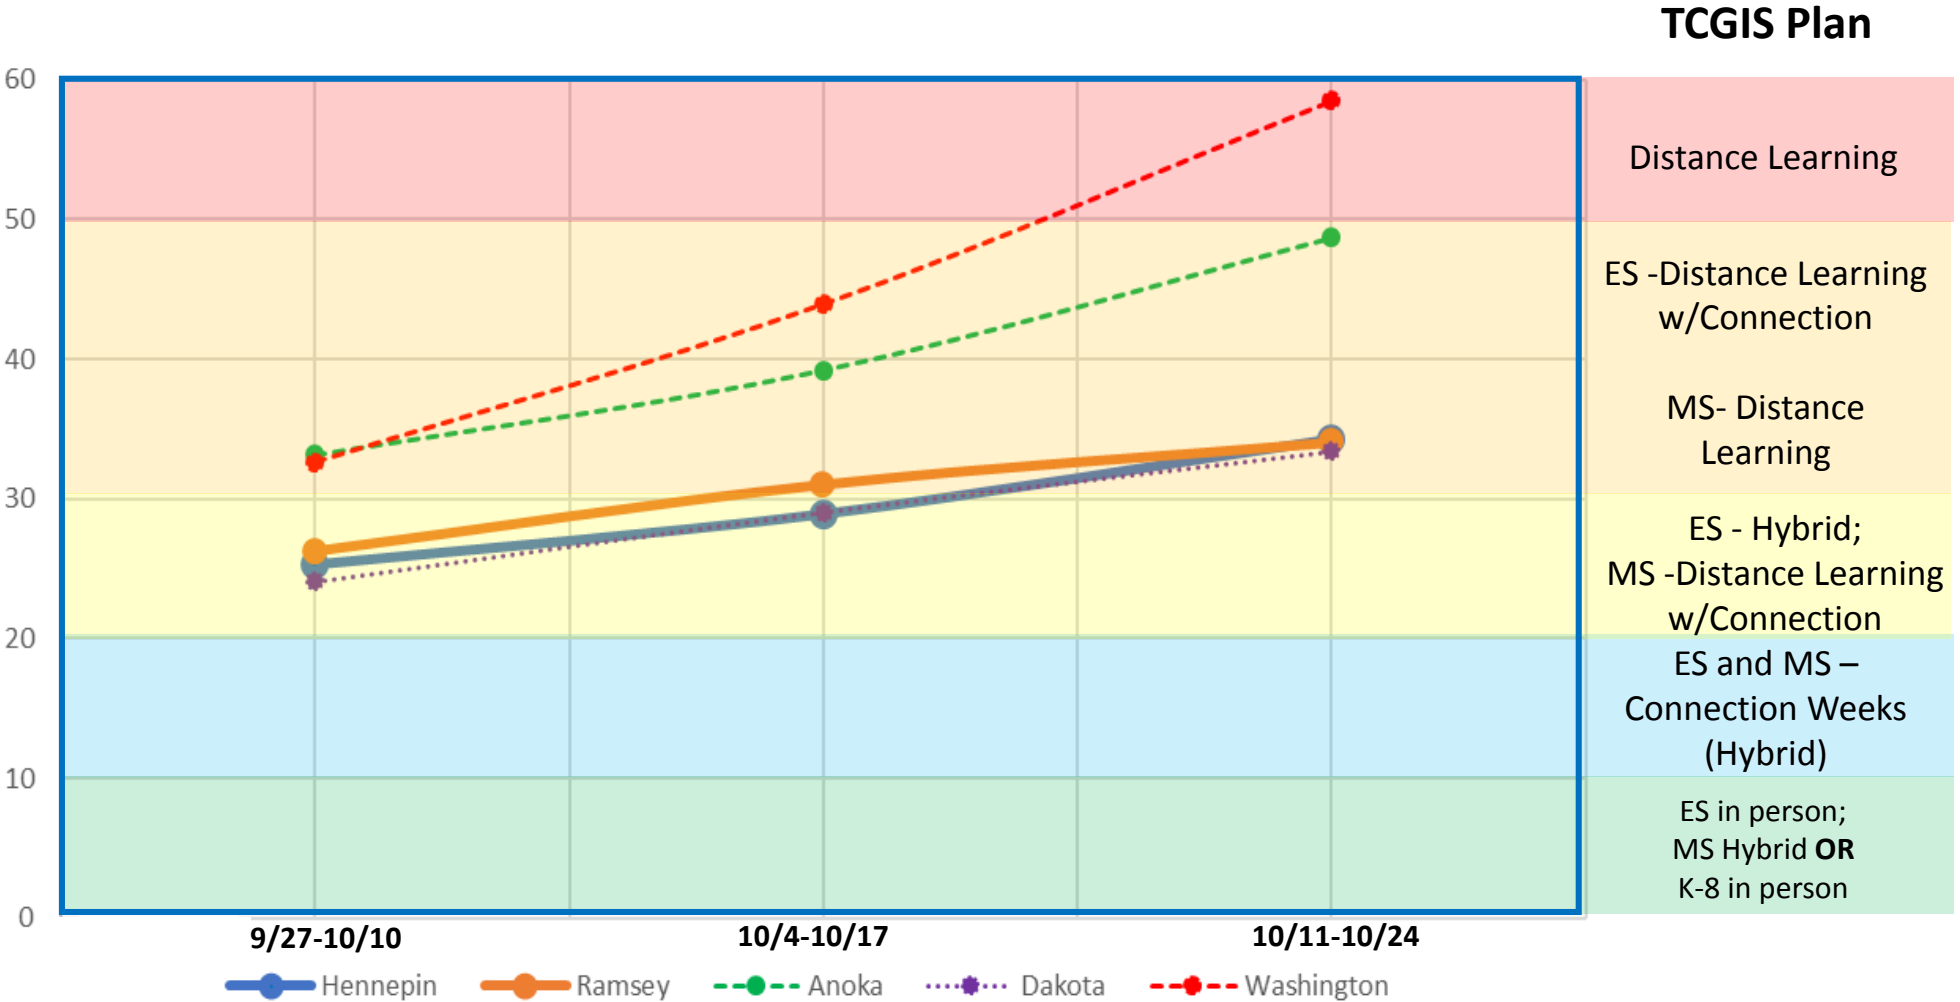

COVID Case Rates as one Factor for School Delivery Mode

14 Day COVID-19 Case Rates for TCGIS Counties
June 7-November 5, 2020

MDE, MDH Guidance	TCGIS Plan
Distance Learning	Distance Learning
Elementary - Hybrid; Secondary -Distance Learning	ES -Distance Learning w/Connection MS- Distance Learning
(K-12) Hybrid	ES - Hybrid; MS -Distance Learning w/Connection
Elementary in person; Secondary Hybrid	ES and MS – Connection Weeks (Hybrid)
K-12 in person	ES in person; MS Hybrid OR K-8 in person

TCGIS Students/County
 Ramsey-402 Hennepin-145 Anoka-21
 Dakota-22 Washington-12

COVID Case Rate Data for last 3 weeks- Data available as of November 5, 2020

TCGIS Students/County
 Ramsey-402 Hennepin-145 Anoka-21
 Dakota-22 Washington-12